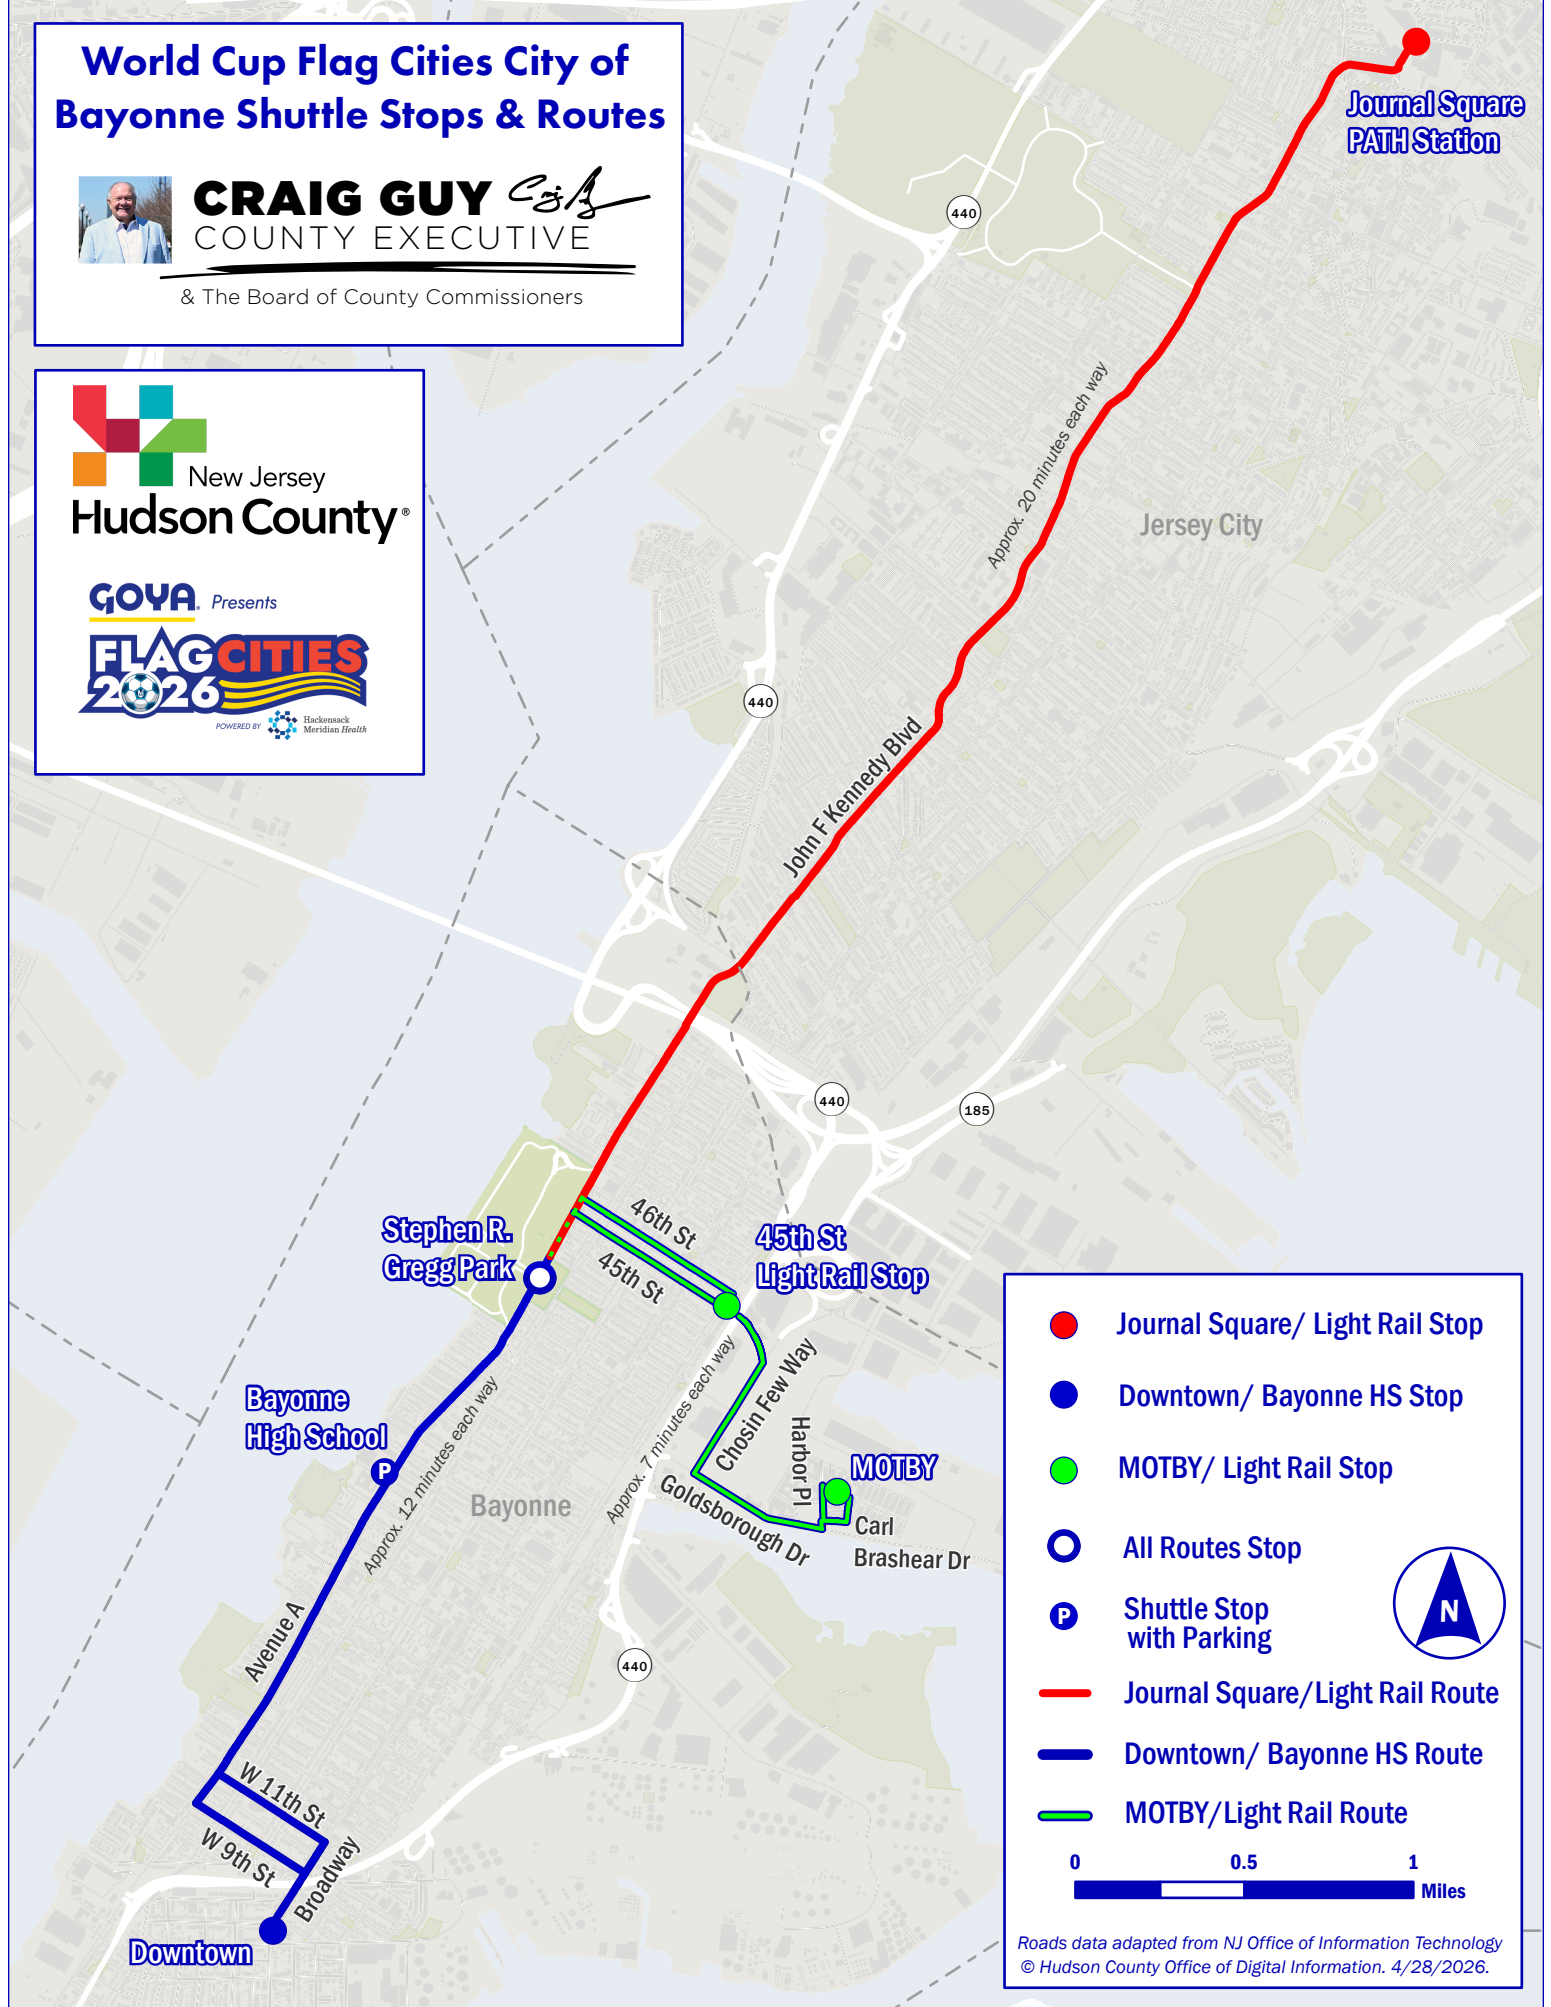

World Cup Flag Cities City of Bayonne Shuttle Stops & Routes

CRAIG GUY *C.G.*
COUNTY EXECUTIVE

& The Board of County Commissioners

- Journal Square/ Light Rail Stop
- Downtown/ Bayonne HS Stop
- MOTBY/ Light Rail Stop
- All Routes Stop
- P Shuttle Stop with Parking
- Journal Square/Light Rail Route
- Downtown/ Bayonne HS Route
- MOTBY/Light Rail Route